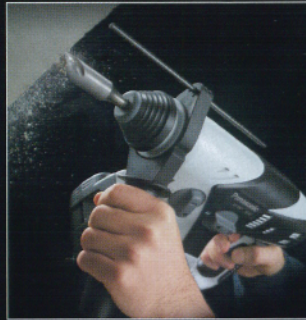

REVOLITHIUM

works hard, stays cool

28.8V

EY7880LN2S
SDS-plus Rotary Hammer

21.6V

NEW
EY7460LN2S
Drill & Driver

NEW
EY7960LN2S
Hammer Drill & Driver

14.4V